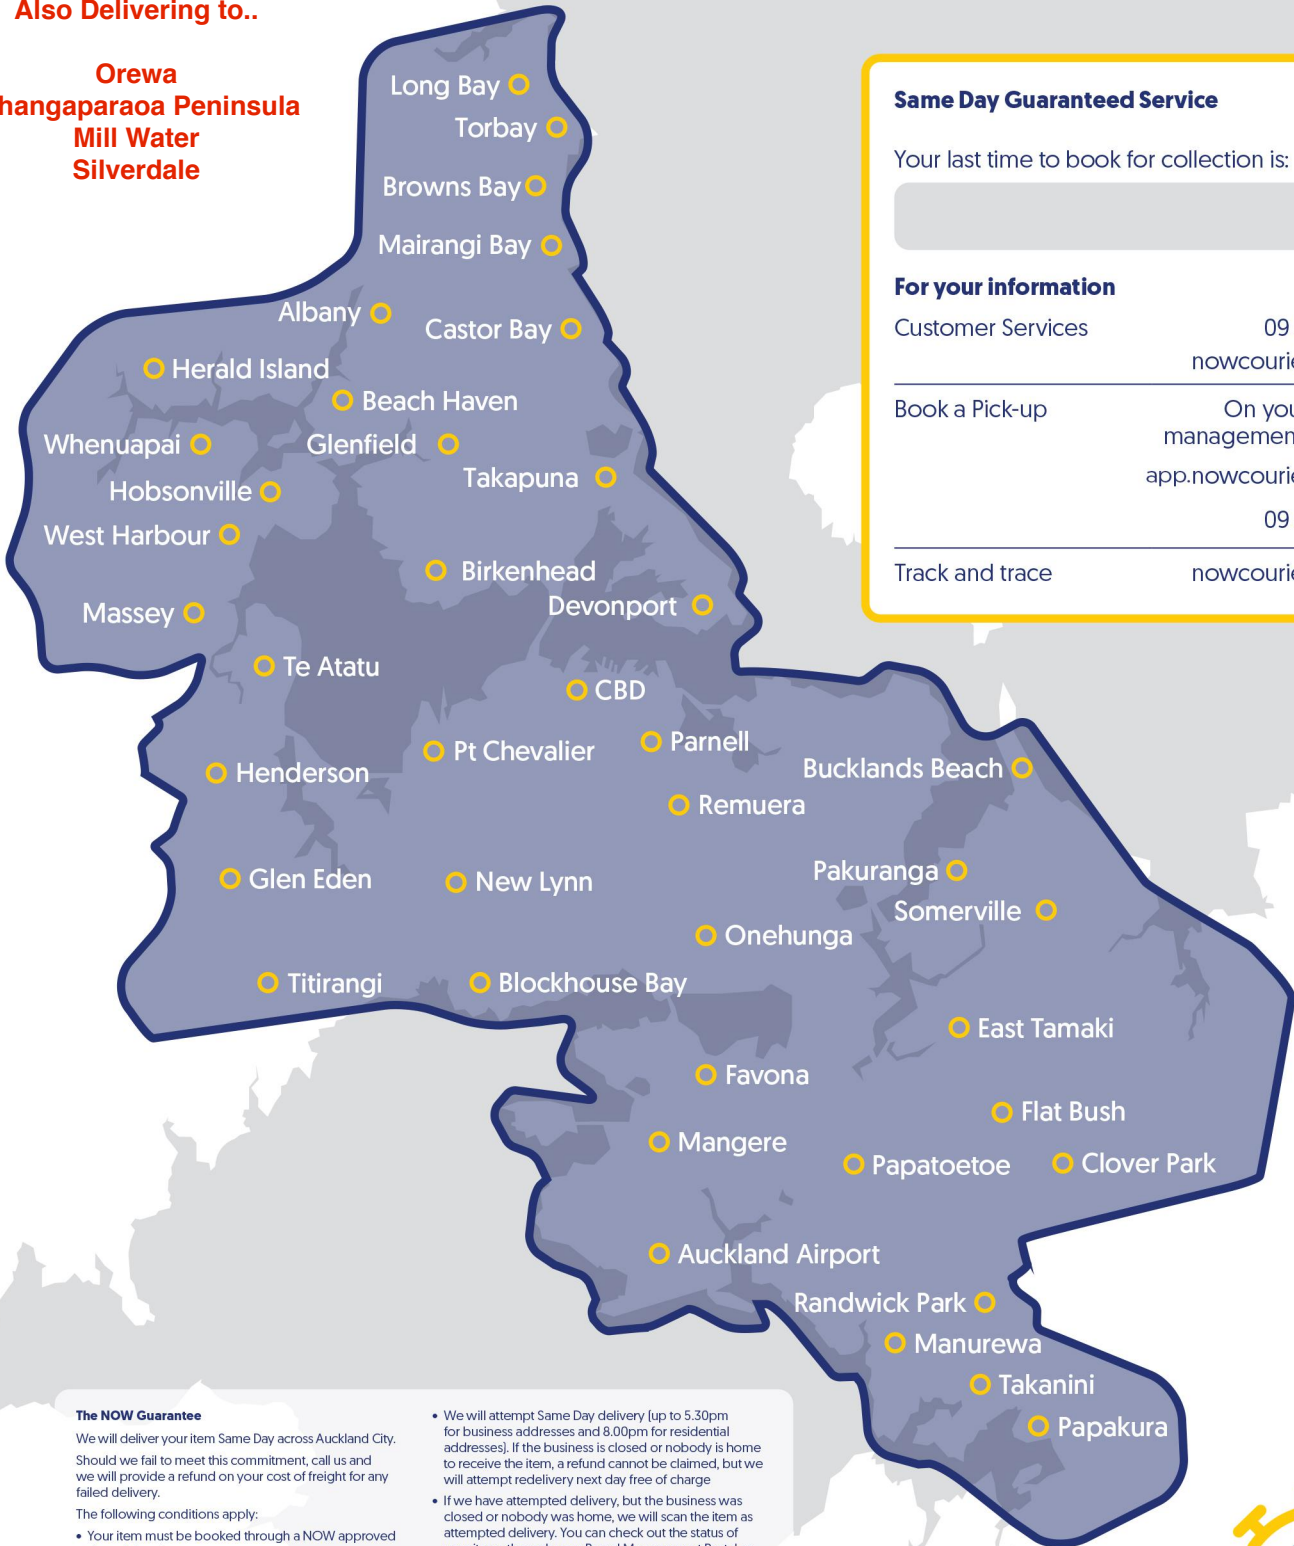

Same Day Delivery Map Auckland

nowcouriers.co.nz

Also Delivering to..

Orewa
Whangaparaoa Peninsula
Mill Water
Silverdale

Same Day Guaranteed Service

Your last time to book for collection is:

For your information

Same Day Service Area Guide - Auckland

nowcouriers.co.nz

Airport
Airport Oaks
Albany Heights*
Alfriston*
Auckland City
Avondale
Bayswater
Bayview
Beach Haven
Belmont
Birkdale
Birkenhead
Blockhouse Bay
Botany
Browns Bay
Bucklands Beach
Burswood
Campbells Bay
Castor Bay
CBD
Chapel Downs
Chatswood
Chelsea
Clendon Park
Clover Park*
Cockle Bay
Conifer Grove
Dannemora*
Devonport
Eastern Beach
East Tamaki
East Tamaki Heights*
Eden Terrace
Eilerslie
Epsom
Fairview Heights*
Farm Cove
Favona
Flat Bush*
Forrest Hill
Freemans Bay
Glen Eden*
Glen Innes
Glendene

Glendowie
Glenfield
Golf Lands
Goodwood Heights*
Grafton
Green Bay*
Greenhithe*
Greenlane
Grey Lynn
Half Moon Bay
Hauraki
Henderson
Henderson North*
Herald Island*
Herne Bay
Highbrook
Highbury
Highland Park
Hill Park
Hillcres
Hillsborough
Hobsonville
Hobsonville Point
Homai
Howick
Judges Bay
Kauri Park
Kelston
Kingsland
Kohimarama
Lincoln
Long Bay*
Lynfield
Macleans
Mairangi Bay
Mangere
Mangere Bridge
Mangere East
Manukau
Manukau Central
Manurewa
Manurewa East
Massey*
Massey West*

Royal Heights
Royal Oak
Sandringham
Schnapper Rock*
Shelly Park*
Somerville*
Southdown
St Heliers
St Johns
St Marys Bay
Stanley Point
Sunnyhills
Sunnynook
Sunnyvale*
Takanini*
Takapuna
Tamaki
Te Atatu Peninsula
Te Atatu South
Te Papapa
Three Kings
Titirangi*
Torbay
Totara Heights*
Totara Vale
Unsworth Heights
Waiake
Waikowhai
Wairau Valley
Waterview
Wattle Downs
West Harbour
Western Springs
Westfield
Westgate*
Westmere
Weymouth
Whenuapai*
Windsor Park
Windy Ridge
Wiri